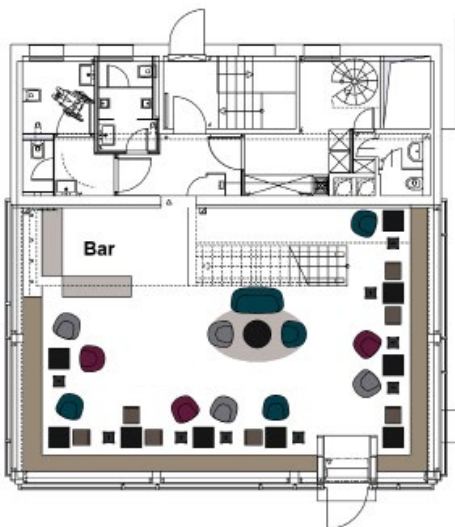

SEATING OPTIONS

LOCATION	SPACE	HIGHT	MAX. PAX	STANDARD SET-UP	THEATRE-|CLASSROOM- SEATING	U-SHAPE* CHAIR O**
entire venue	126 m²		150			
Madona (ground floor)	73 m²	5,30 m		50	55	30
Elva (upper floor)	37 m²	2,70 m		14	30	25**
gallery	16 m²	2,70 m				

The STANDARD SET-UP is shown in the images on the preceding page, in the drawing below and includes the wraparound bench.

The number of seats are estimated and may depend on the final concept, on different chair and table styles and on the set-up of stage and technical features. All specifications are subject to change and must be inspected on-site.

Madona (Erdgeschoss)