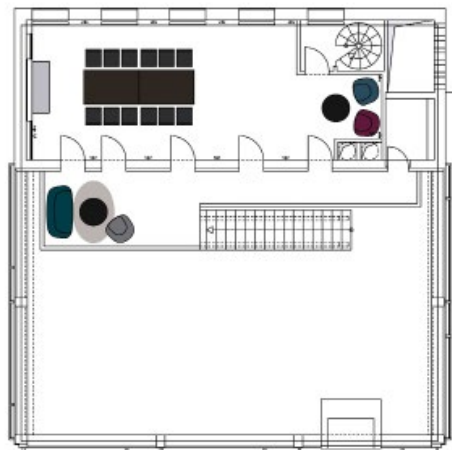

Elva (Obergeschoss)