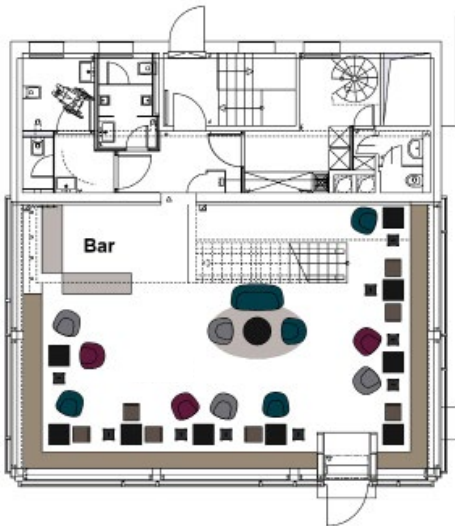

SEATING OPTIONS

LOCATION	SPACE	HIGHT	MAX. PAX	STANDARD SET-UP	THEATRE-|CLASSROOM- SEATING	U-SHAPE* CHAIR O**	
entire venue	126 m²		150				
Madona (ground floor)	73 m²	5,30 m		50	55	30	25*
Elva (upper floor)	37 m²	2,70 m		14	30		25**
gallery	16 m²	2,70 m					

The STANDARD SET-UP is shown in the images on the preceding page, in the drawing below and includes the wraparound bench.

The number of seats are estimated and may depend on the final concept, on different chair and table styles and on the set-up of stage and technical features. All specifications are subject to change and must be inspected on-site.

Madona (Erdgeschoss)