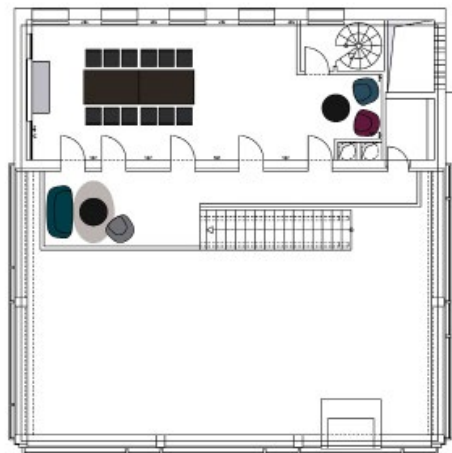

Elva (Obergeschoss)