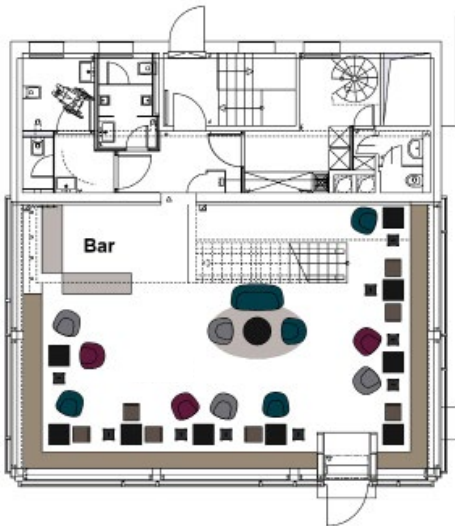

SEATING OPTIONS

LOCATION	SPACE	HIGHT	MAX. PAX	STANDARD SET-UP	THEATRE-|CLASSROOM-SEATING	U-SHAPE* CHAIR O**
entire venue	126 m²		150			
Madona (ground floor)	73 m²	5,30 m		50	55	30
Elva (upper floor)	37 m²	2,70 m		14	30	25**
gallery	16 m²	2,70 m				

The STANDARD SET-UP is shown in the images on the preceding page, in the drawing below and includes the wraparound bench.

The number of seats are estimated and may depend on the final concept, on different chair and table styles and on the set-up of stage and technical features. All specifications are subject to change and must be inspected on-site.

Madona (Erdgeschoss)