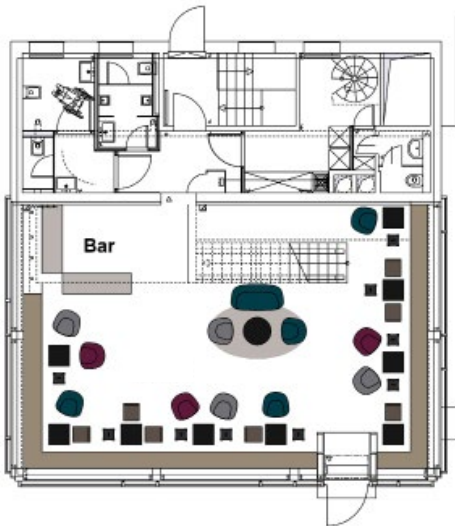

SEATING OPTIONS

LOCATION	SPACE	HIGHT	MAX. PAX	STANDARD SET-UP	THEATRE-|CLASSROOM-SEATING	U-SHAPE* CHAIR O**	
entire venue	126 m²		100				
Madona (ground floor)	73 m²	5,30 m		50	55	30	25*
Elva (upper floor)	37 m²	2,70 m		14	30		25**
gallery	16 m²	2,70 m					

The STANDARD SET-UP is shown in the images on the preceding page, in the drawing below and includes the wraparound bench.

The number of seats are estimated and may depend on the final concept, on different chair and table styles and on the set-up of stage and technical features. All specifications are subject to change and must be inspected on-site.

Madona (Erdgeschoss)