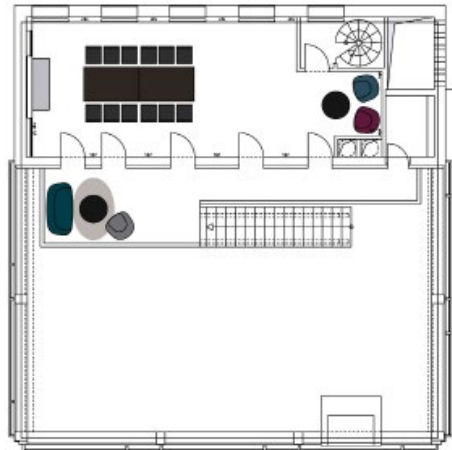

Elva (Obergeschoss)