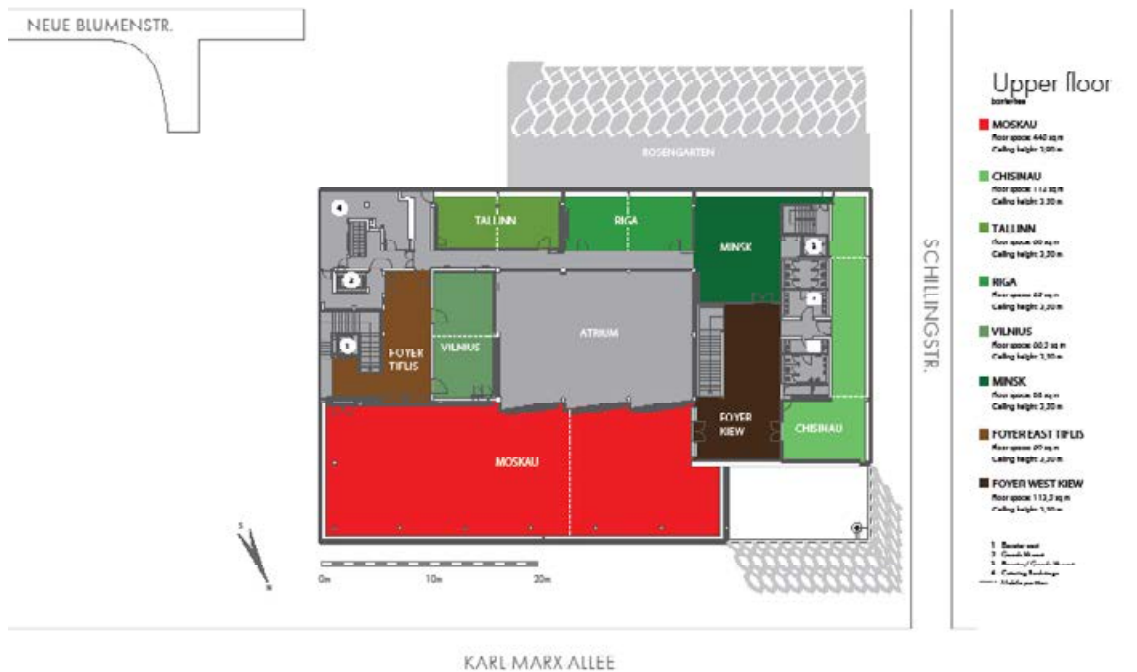

CAFE MOSKAU
BERLIN

FLOOR PLAN