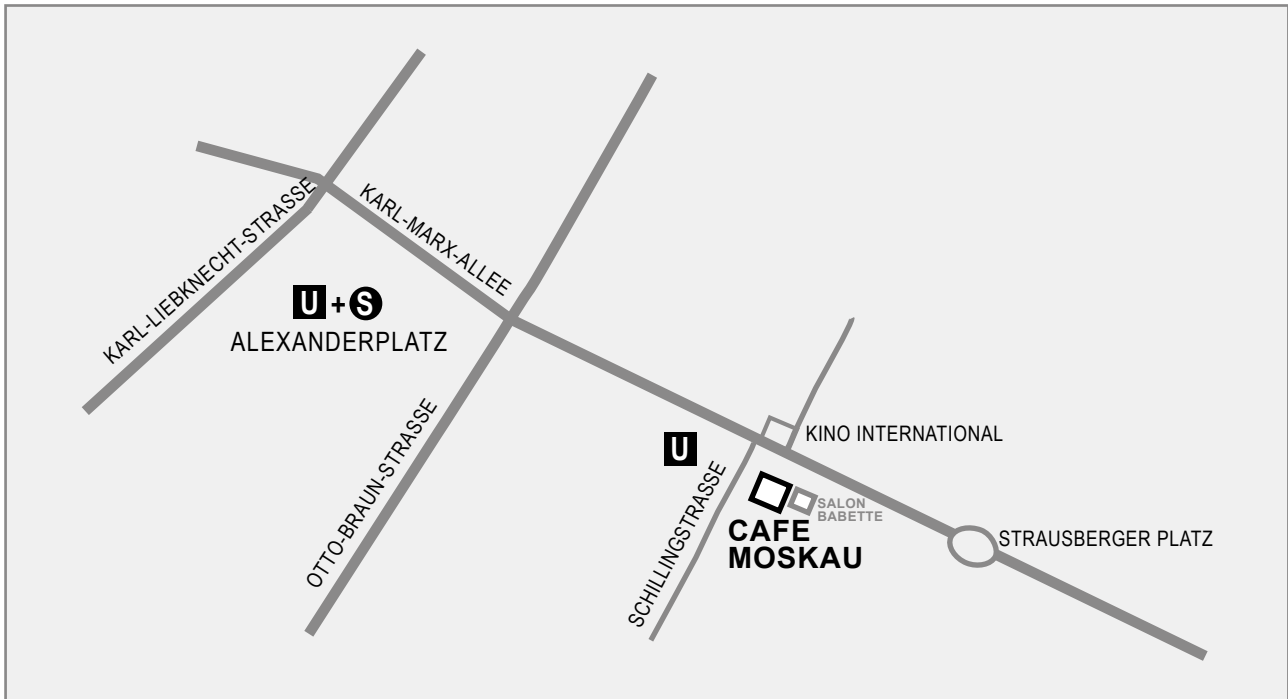

LOCATION & ARRIVAL

Cafe Moskau is located in Berlin-Mitte, a five minute walk from Alexanderplatz and directly in front of underground station Schillingstraße.

PUBLIC TRANSPORTATION

From Alexanderplatz: underground line U5 to Schillingstraße

From Hauptbahnhof (main station): underground line U5 to Schillingstraße

From airport BER: Regional trains FEX/ RE7/ RB 14 to Hauptbahnhof (main station), underground line U5 to Schillingstraße

PARKING

There is sufficient public parking available.