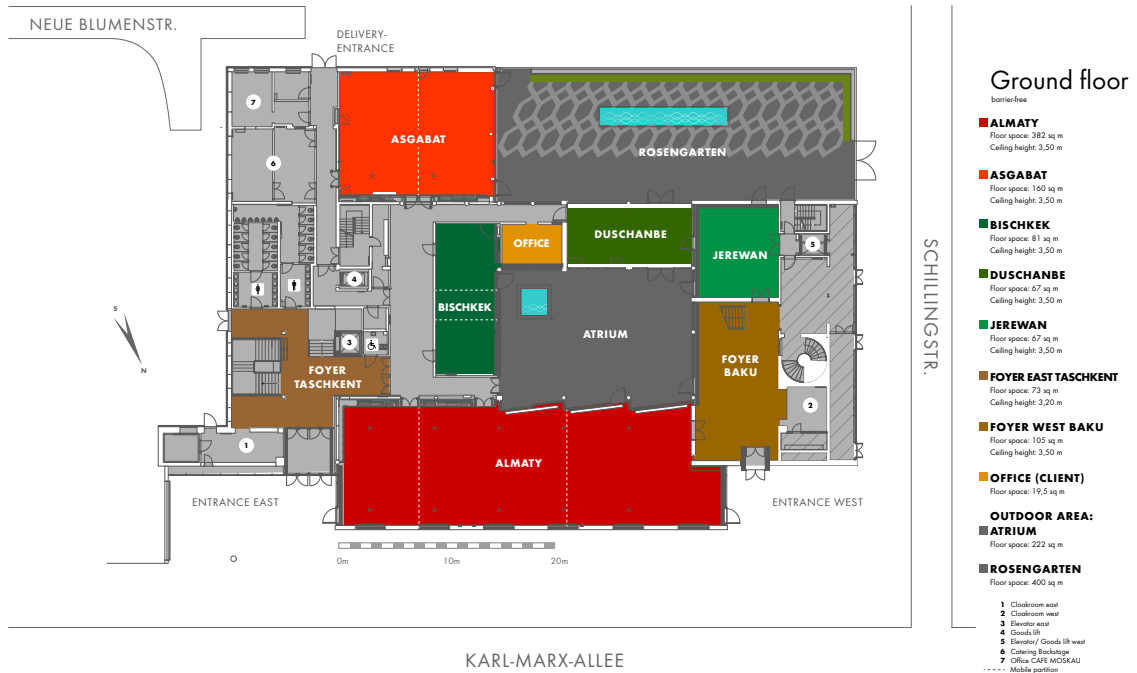

CAFE MOSKAU
BERLIN

FLOOR PLAN